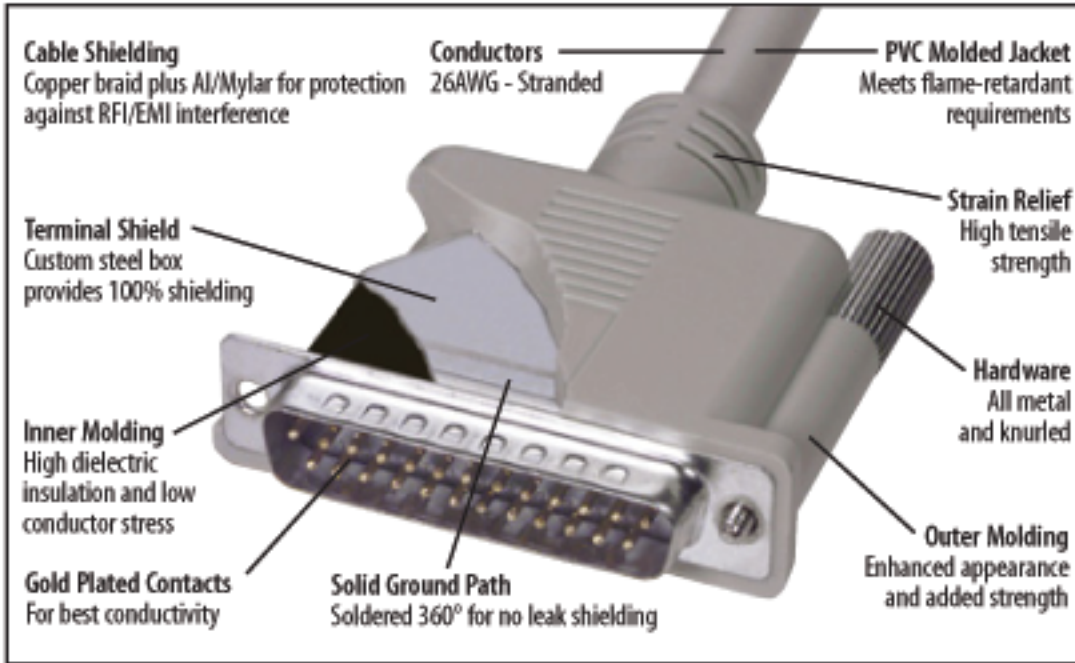

Premium Molded D-sub Cable, DB25 Male / Female, 5 ft

Features for this product

- Foil plus braid shield provides maximum protection against EMI/RFI
- All lines wired straight through for extending serial devices
- Hex nuts on female connectors are removable to expose 4-40 thumbscrews
- Gold plated contacts provide reliable connections with repeated mating cycles
- DB25 male to female connectors, lengths range from 2.5 ft. to 50 ft.

L-com's top of the line offering of D-sub cable assemblies provide maximum protection against data corrupting EMI/RFI. Double shielded cable (copper braid plus aluminum mylar foil) and a custom steel internal enclosure separate these cables from any off the shelf D-sub cable on the market. Ideal for any electrically noisy environment where fans, motors or switches are nearby. Custom lengths and pinouts are available with modest minimum requirements.

Premium D-Sub Cable Assemblies - Fully Populated and Double Shielded

The CS2N Series of D-Sub cable assemblies is our top of the line D-Sub cabling offering. These cables offer the best features for those applications where only the best will do. The bulk cable utilizes 26AWG stranded conductors with double shielding (copper braid plus aluminum mylar foil) and flexible PVC jacket. Fully molded backshells also have a unique stamped steel internal enclosure that provides the ultimate in shielding performance. Mounting is done via rugged 4-40 thumbscrews that are easy to grip without the need for a screwdriver. Hex nuts on female connectors are removable to expose 4-40 thumbscrews. Color: Light Gray.